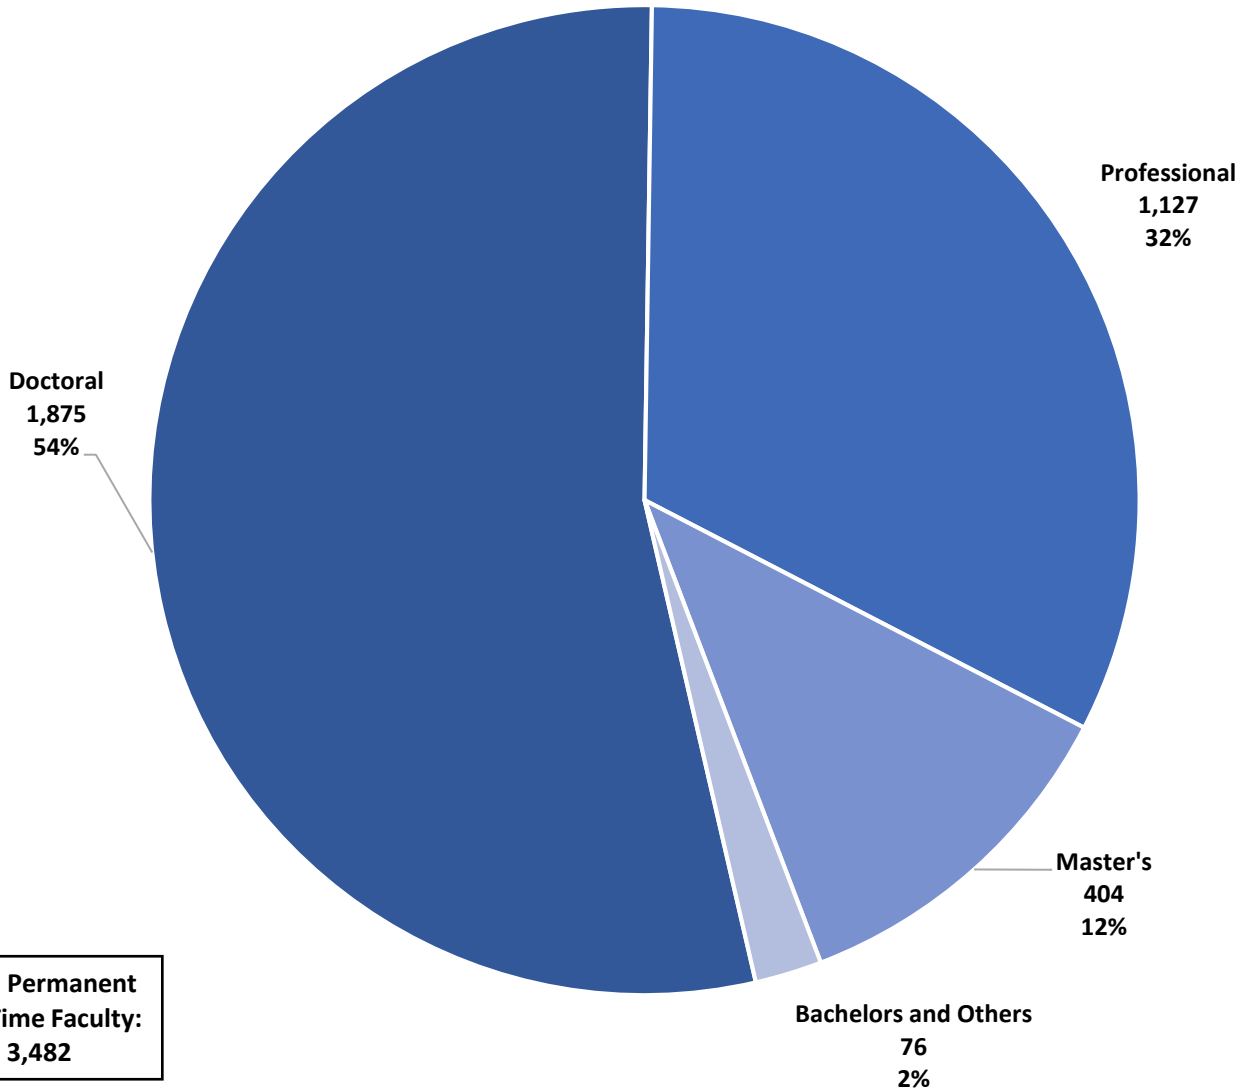

Permanent Full-Time Faculty Highest Degree Earned Fall 2015

Notes:

- Percentage calculations are rounded
- Faculty counts include employees who hold Faculty rank in their primary appointment
- Includes 126 faculty on leave with pay and 41 faculty on leave without pay
- Overall 86.2% of permanent full-time faculty have a terminal degree in their field